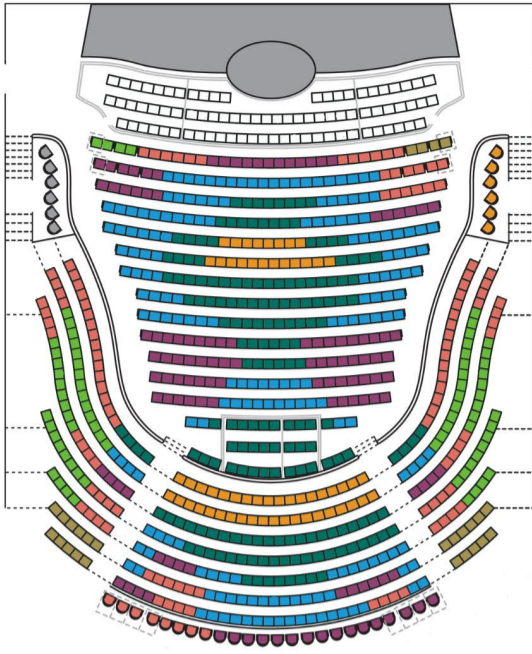

Renée and Henry Segerstrom Concert Hall

- P
- 1
- 2
- 3
- 4
- 5
- 6
- 7

Orchestra & Orchestra Terrace (Level 1)

Box Circle (Level 2)

Dress Circle (Level 3)

Promenade Circle (Level 4)

Samueli Theater

- P
- 1
- 2