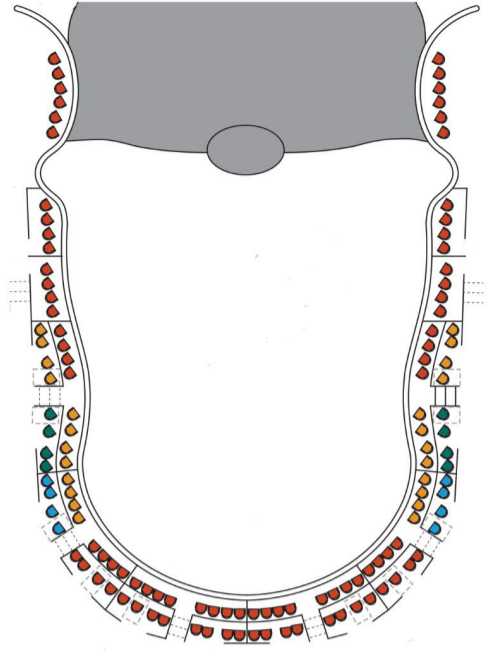

Renée and Henry Segerstrom Concert Hall

- P
- 1
- 2
- 3
- 4
- 5
- 6
- 7

Orchestra & Orchestra Terrace (Level 1)

Box Circle (Level 2)

Dress Circle (Level 3)

Promenade Circle (Level 4)

Samueli Theater

- P
- 1
- 2