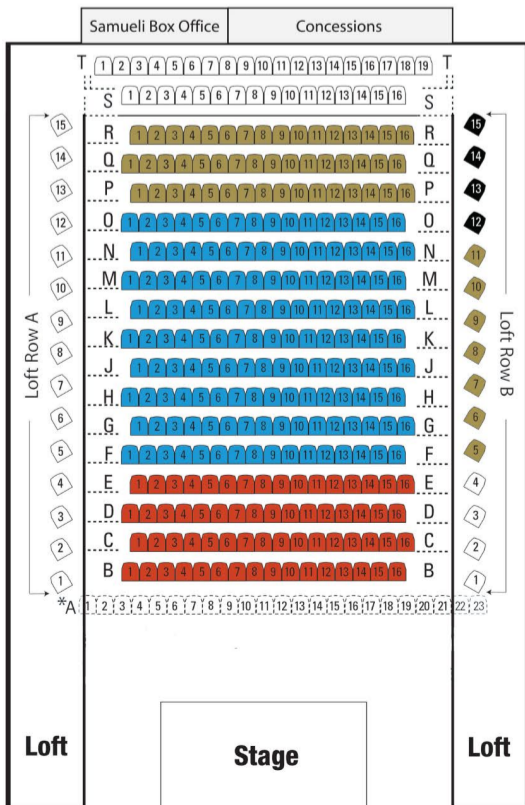

Renée and Henry Segerstrom Concert Hall

- P
- 1
- 2
- 3
- 4
- 5
- 6
- 7

Orchestra & Orchestra Terrace (Level 1)

Box Circle (Level 2)

Dress Circle (Level 3)

Promenade Circle (Level 4)

Samueli Theater

- P
- 1
- 2